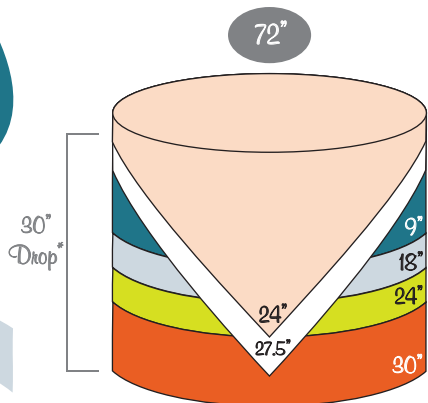

Creative
COVERINGS

Linen Rentals & Sales

877.410.6367
creativecoverings.com

Linen Spec Sheet

85"

90"

90"

108"

120"

132"

90x132"

90x156"

6' Banquet - 30x72"

8' Banquet - 30x96"

* all measurements drop from the top of the table