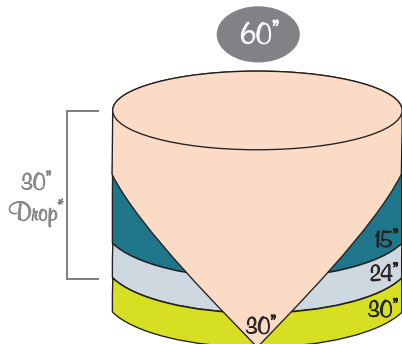

Creative
COVERINGS

Linen Rentals & Sales

877.410.6367
creativecoverings.com

Linen Spec Sheet

85"

90"

90"

108"

120"

132"

90x132"

90x156"

6' Banquet - 30x72"

8' Banquet - 30x96"

* all measurements drop from the top of the table