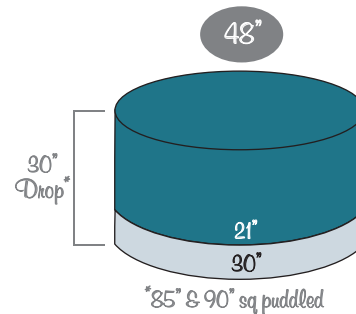

Creative
COVERINGS

Linen Rentals & Sales

877.410.6367
creativecoverings.com

Linen Spec Sheet

85"

90"

90"

108"

120"

132"

90x132"

90x156"

6' Banquet - 30x72"

8' Banquet - 30x96"

* all measurements drop from the top of the table