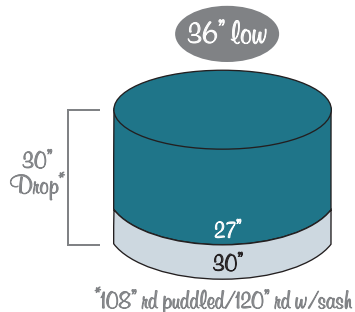

Creative
COVERINGS

Linen Rentals & Sales

877.410.6367
creativecoverings.com

Linen Spec Sheet

85"

90"

90"

108"

120"

132"

90x132"

90x156"

6' Banquet - 30x72"

8' Banquet - 30x96"

* all measurements drop from the top of the table