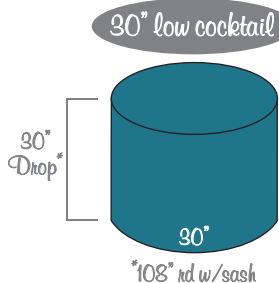

Creative
COVERINGS

Linen Rentals & Sales

877.410.6367
creativecoverings.com

Linen Spec Sheet

85"

90"

90"

108"

120"

132"

90x132"

90x156"

6' Banquet - 30x72"

8' Banquet - 30x96"

* all measurements drop from the top of the table