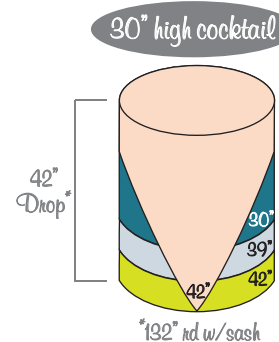

Creative
COVERINGS

Linen Rentals & Sales

877.410.6367
creativecoverings.com

Linen Spec Sheet

85"

90"

90"

108"

120"

132"

90x132"

90x156"

6' Banquet - 30x72"

8' Banquet - 30x96"

* all measurements drop from the top of the table