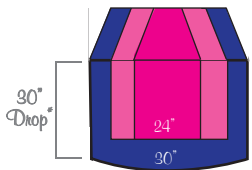

CREATIVE COVERINGS LINEN SIZE GUIDE

- 85"
- 90"
- 90"
- 108"
- 120"
- 132"
- 90x132"
- 90x156"
- 108x156"
- 14x120"
- 24x120"

Runner & Wide Runner
on 6' Banquet

6' Banquet - 30"x72"

8' Banquet - 30"x96"
King Table - 48"x96"