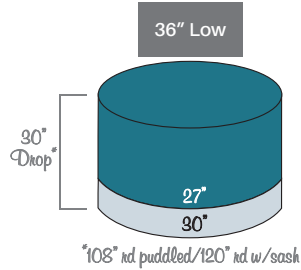

CREATIVE COVERINGS LINEN SIZE GUIDE

- 85"
- 90"
- 90"
- 108"
- 120"
- 132"
- 90x132"
- 90x156"
- 108x156"
- 14x120"
- 24x120"

Runner & Wide Runner
on 6' Banquet

6' Banquet - 30"x72"

8' Banquet - 30"x96"
King Table - 48"x96"