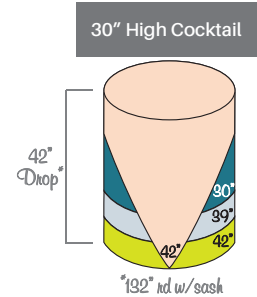

CREATIVE COVERINGS LINEN SIZE GUIDE

- 85"
- 90"
- 90"
- 108"
- 120"
- 132"
- 90x132"
- 90x156"
- 108x156"
- 14x120"
- 24x120"

Runner & Wide Runner
on 6' Banquet

6' Banquet - 30"x72"

8' Banquet - 30"x96"
King Table - 48"x96"