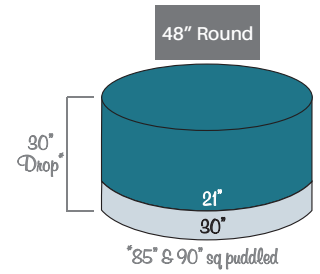

CREATIVE COVERINGS LINEN SIZE GUIDE

- 85"
- 90"
- 90"
- 108"
- 120"
- 132"
- 90x132"
- 90x156"
- 108x156"
- 14x120"
- 24x120"

Runner & Wide Runner
on 6' Banquet

6' Banquet - 30"x72"

8' Banquet - 30"x96"
King Table - 48"x96"