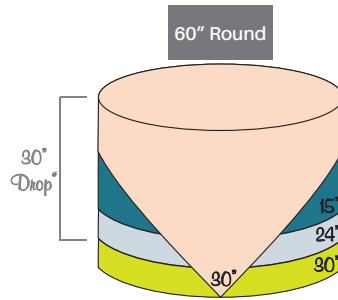

CREATIVE COVERINGS LINEN SIZE GUIDE

- 85"
- 90"
- 90"
- 108"
- 120"
- 132"
- 90x132"
- 90x156"
- 108x156"
- 14x120"
- 24x120"

Runner & Wide Runner
on 6' Banquet

6' Banquet - 30"x72"

8' Banquet - 30"x96"
King Table - 48"x96"