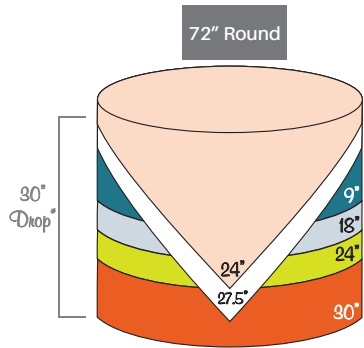

CREATIVE COVERINGS LINEN SIZE GUIDE

- 85"
- 90"
- 90"
- 108"
- 120"
- 132"
- 90x132"
- 90x156"
- 108x156"
- 14x120"
- 24x120"

Runner & Wide Runner
on 6' Banquet

6' Banquet - 30"x72"

8' Banquet - 30"x96"
King Table - 48"x96"