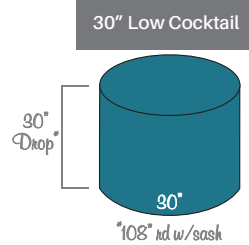

CREATIVE COVERINGS LINEN SIZE GUIDE

- 85"
- 90"
- 90"
- 108"
- 120"
- 132"
- 90x132"
- 90x156"
- 108x156"
- 14x120"
- 24x120"

Runner & Wide Runner
on 6' Banquet

6' Banquet - 30"x72"

8' Banquet - 30"x96"
King Table - 48"x96"